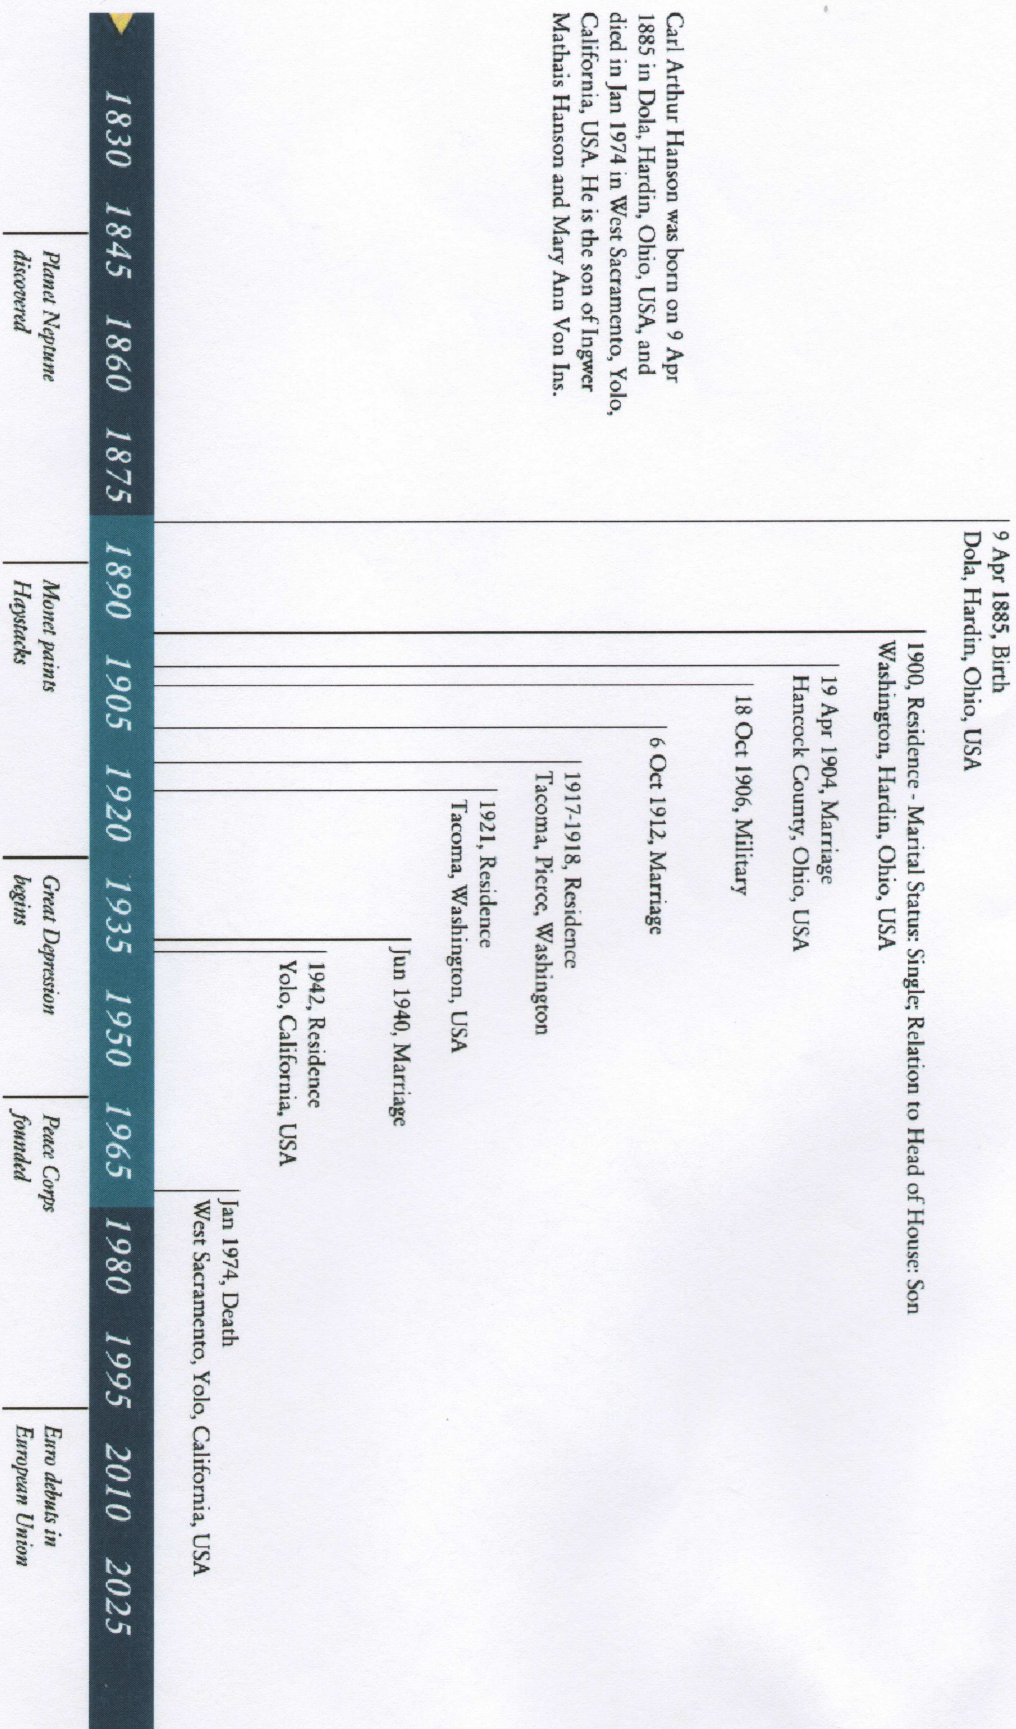

## CARL ARTHUR HANSON TIMELINE

SIGNA CECILIA FRIES TIMELINE

INGWER MATHAIS HANSON FAMILY GROUP SHEET

**Ingwer Mathais Hanson**

Birth: 3 November 1837 in Germany  
 Death: 14 February 1899 in Hardin County, Ohio, USA  
 Other Spouses:  
 Parents: Godcharidi Hansen & Julianac Dyx

**Mary Ann Von Ins**

Birth: 30 October 1847 in Columbus, Franklin County, Ohio, USA  
 Death: 11 April 1939 in Hardin County, Ohio, USA  
 Other Spouses:  
 Parents: Johann "John" Ulrich Von Ins & Anna Marie Hoffer

CHILDREN	SEX	BIRTH	SPOUSE	MARRIAGE	DEATH
Christena Hanson	F	29 Jan 1872 in Columbus, Franklin, Ohio	Lewis Breitenbach	20 Feb 1929 in Cuyahoga, Ohio, USA	27 Aug 1952 in Euclid, Cuyahoga County, Ohio, USA
Rosa Hanson	F	14 March 1874 in Ohio	William Tell Scarson	1894	12 March 1935 in Tulsa, Tulsa County, Oklahoma, USA
Annella Hanson	F	29 May 1876 in Dola, Hardin County, Ohio, USA	William Crawford Wise		1951 in Jenks, Tulsa County, Oklahoma, USA
Margaret Hanson	F	17 December 1880 in Dola, Hardin County, Ohio, USA			8 Oct 1970 in Seattle, Washington
Anna M Hanson	F	23 Jan 1882 in Washington, Hardin, Ohio	Charles W Britain		
Carl Arthur Hanson	M	9 Apr 1885 in Dola, Hardin, Ohio, USA	Cora A Hanson	Jun 1940	Jan 1974 in West Sacramento, Yolo, California, USA
Julia M Hanson	F	Feb 1888 in Ohio	Pearl Ross Powell		2 November 1973
John Frank Hanson	M	Aug 1892 in Ohio	Theresa Marie Zanol	1913	1971

INGWER MATHAIS HANSON TIMELINE

Ingwer Mathais Hanson was born on 3 November 1837 in Germany, and died on 14 February 1899 in Hardin County, Ohio, USA. He is the son of Godchardi Hanscn and Julianac Dyx.