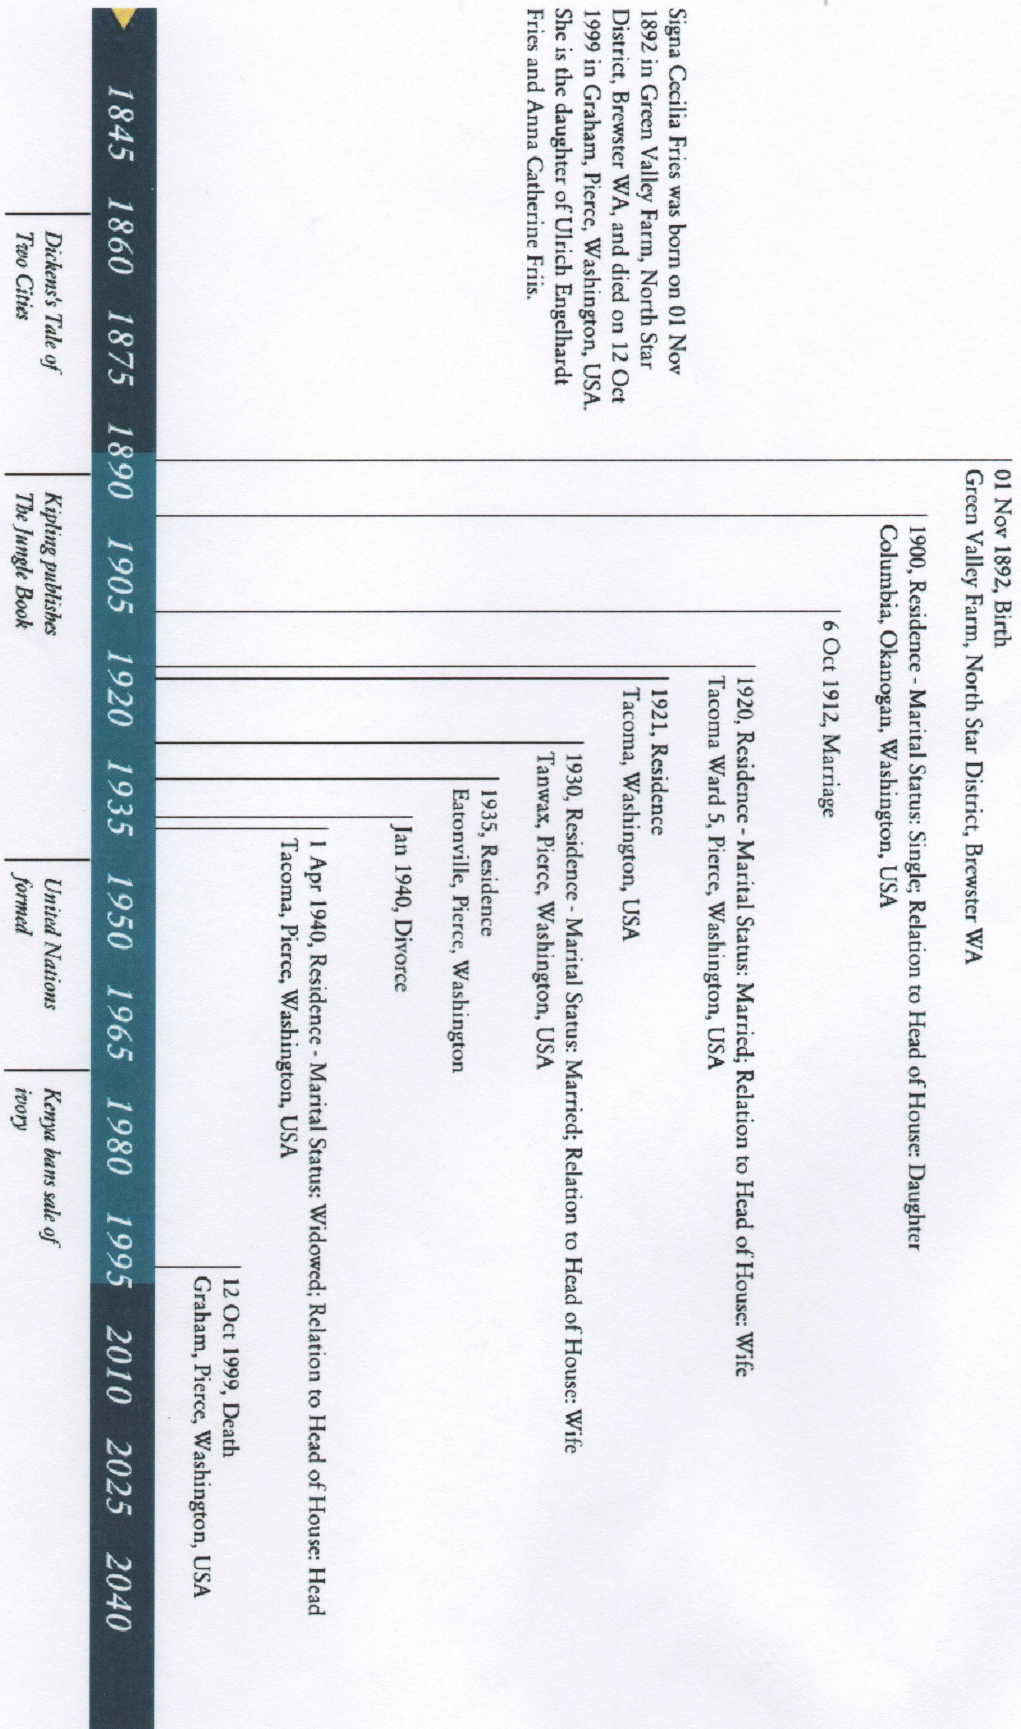

## CARL ARTHUR HANSON TIMELINE

SIGNA CECILIA FRIES TIMELINE

INGWER MATHAIS HANSON FAMILY GROUP SHEET

**Ingwer Mathais Hanson**

Birth: 3 November 1837 in Germany  
 Death: 14 February 1899 in Hardin County, Ohio, USA  
 Other Spouses:  
 Parents: Godcharidi Hansen & Julianac Dyx

INGWER MATHAIS HANSON TIMELINE

Ingwer Mathais Hanson was born on 3 November 1837 in Germany, and died on 14 February 1899 in Hardin County, Ohio, USA. He is the son of Godchardi Hanscn and Julianac Dyx.