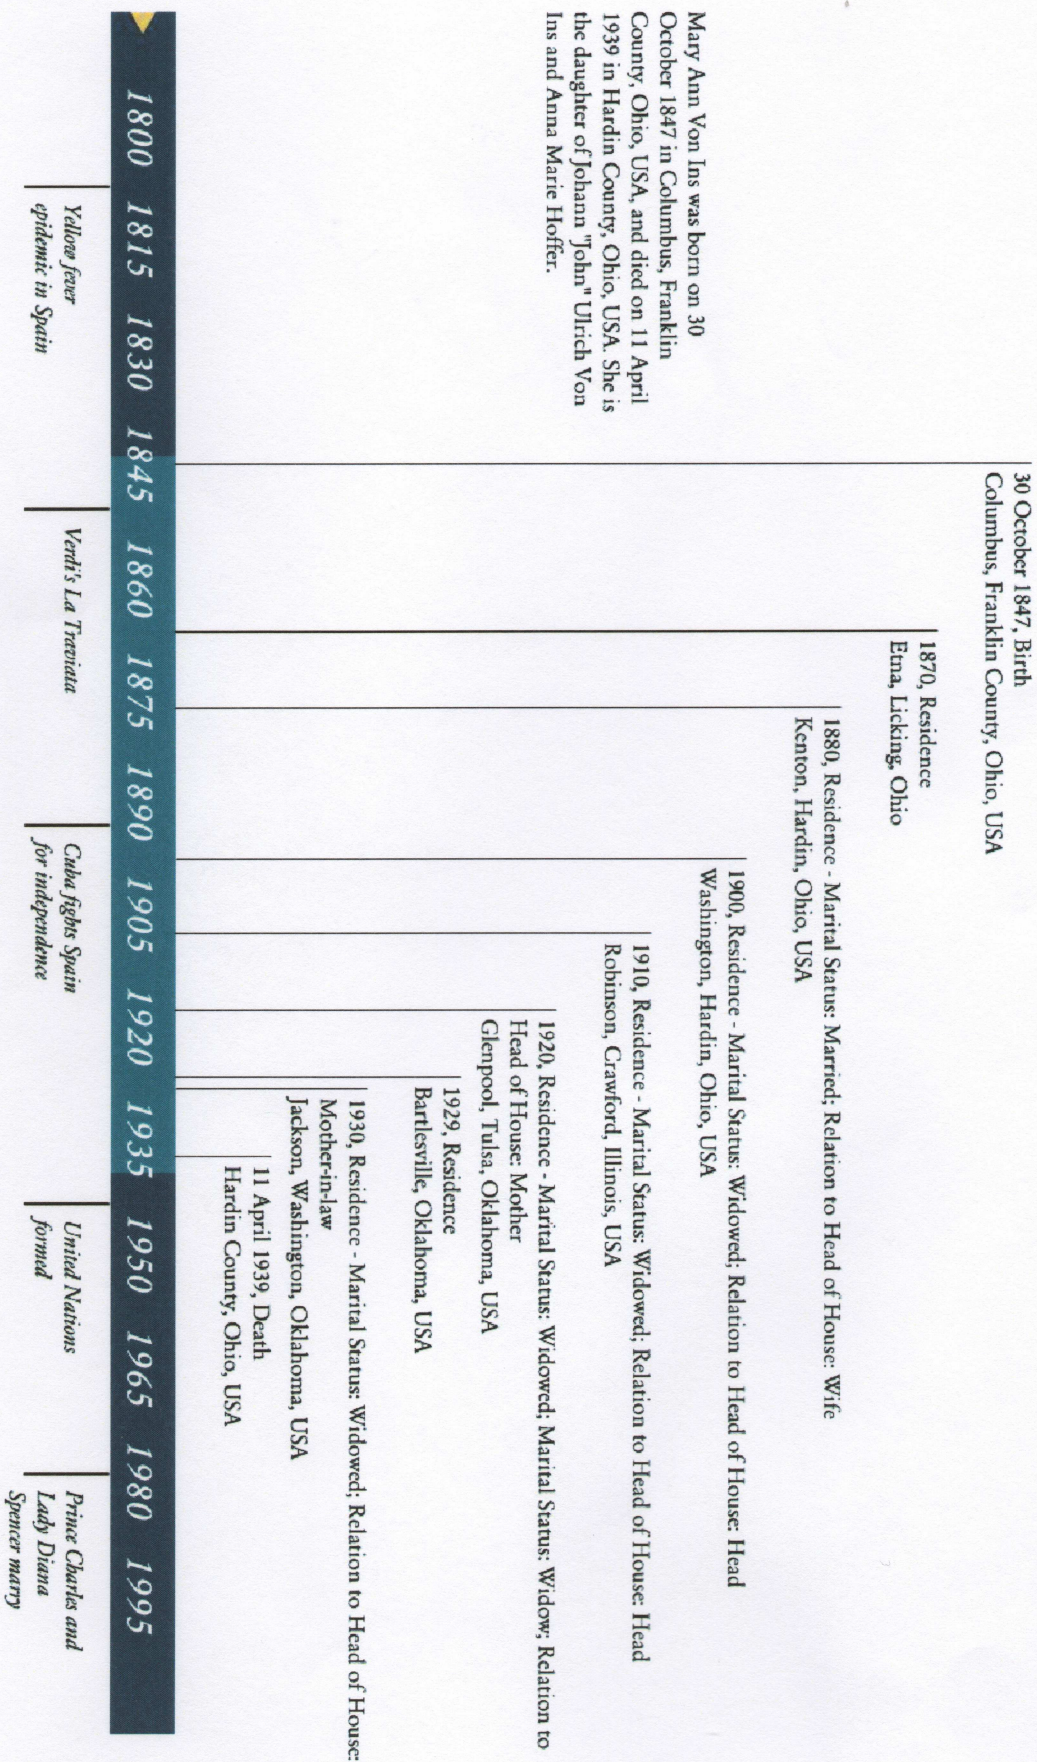

MARY ANN VON INS TIMELINE

Mary Ann Von Ins was born on 30 October 1847 in Columbus, Franklin County, Ohio, USA, and died on 11 April 1939 in Hardin County, Ohio, USA. She is the daughter of Johann "John" Ulrich Von Ins and Anna Marie Hoffer.