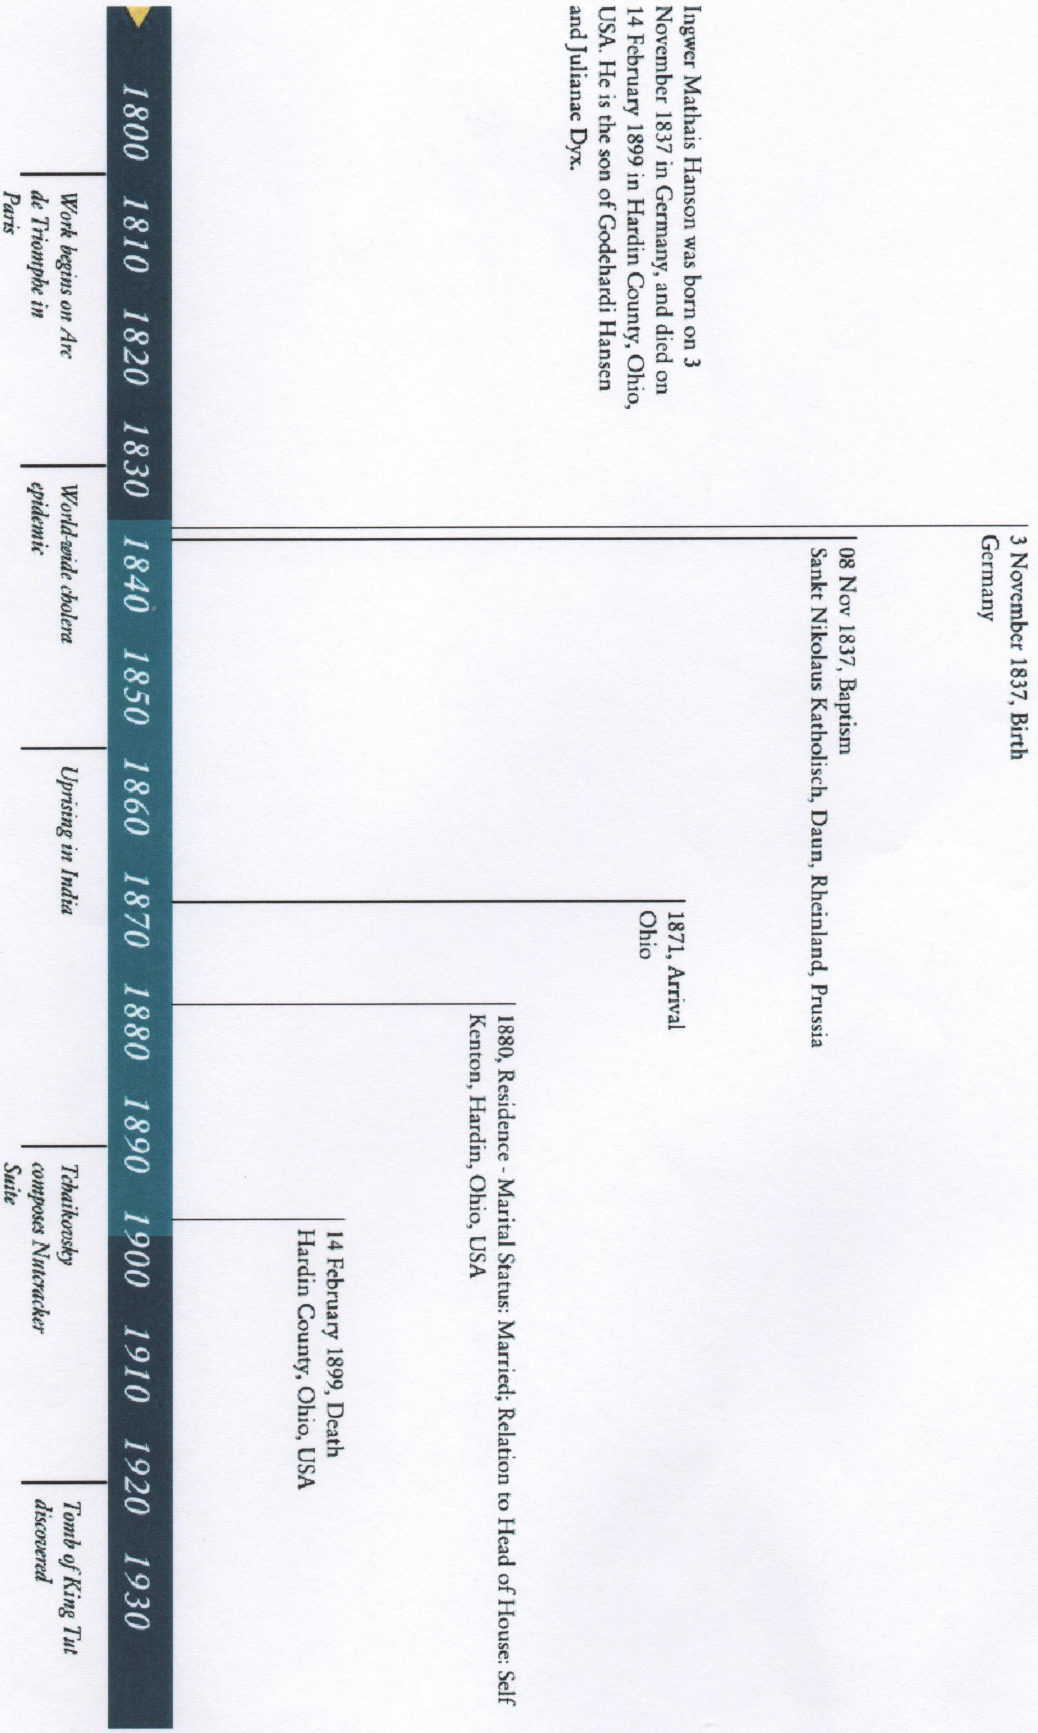

## CARL ARTHUR HANSON TIMELINE

SIGNA CECILIA FRIES TIMELINE

INGWER MATHAIS HANSON FAMILY GROUP SHEET

**Ingwer Mathais Hanson**

Birth: 3 November 1837 in Germany  
 Death: 14 February 1899 in Hardin County, Ohio, USA  
 Other Spouses:  
 Parents: Godcharidi Hansen & Julianac Dyx

INGWER MATHAIS HANSON TIMELINE

Ingwer Mathais Hanson was born on 3 November 1837 in Germany, and died on 14 February 1899 in Hardin County, Ohio, USA. He is the son of Godchardi Hanscn and Julianac Dyx.