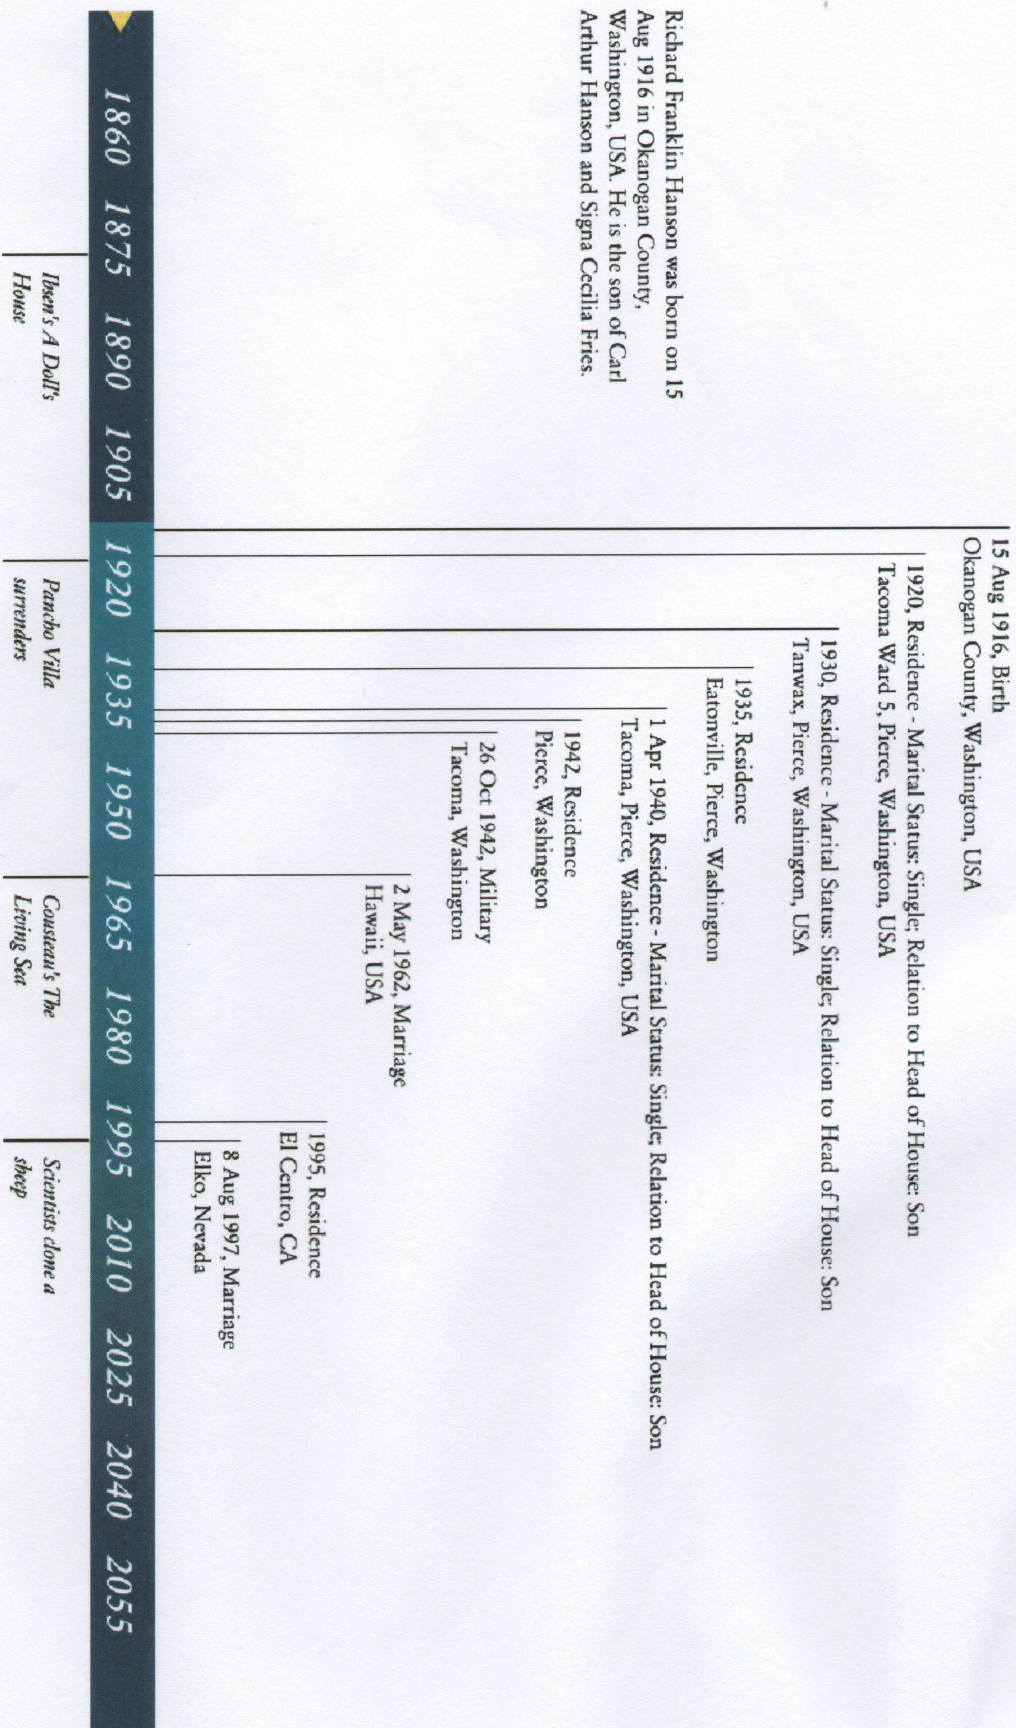

RICHARD FRANKLIN HANSON TIMELINE

Richard Franklin Hanson was born on 15 Aug 1916 in Okanogan County, Washington, USA. He is the son of Carl Arthur Hanson and Signa Cecilia Fries.